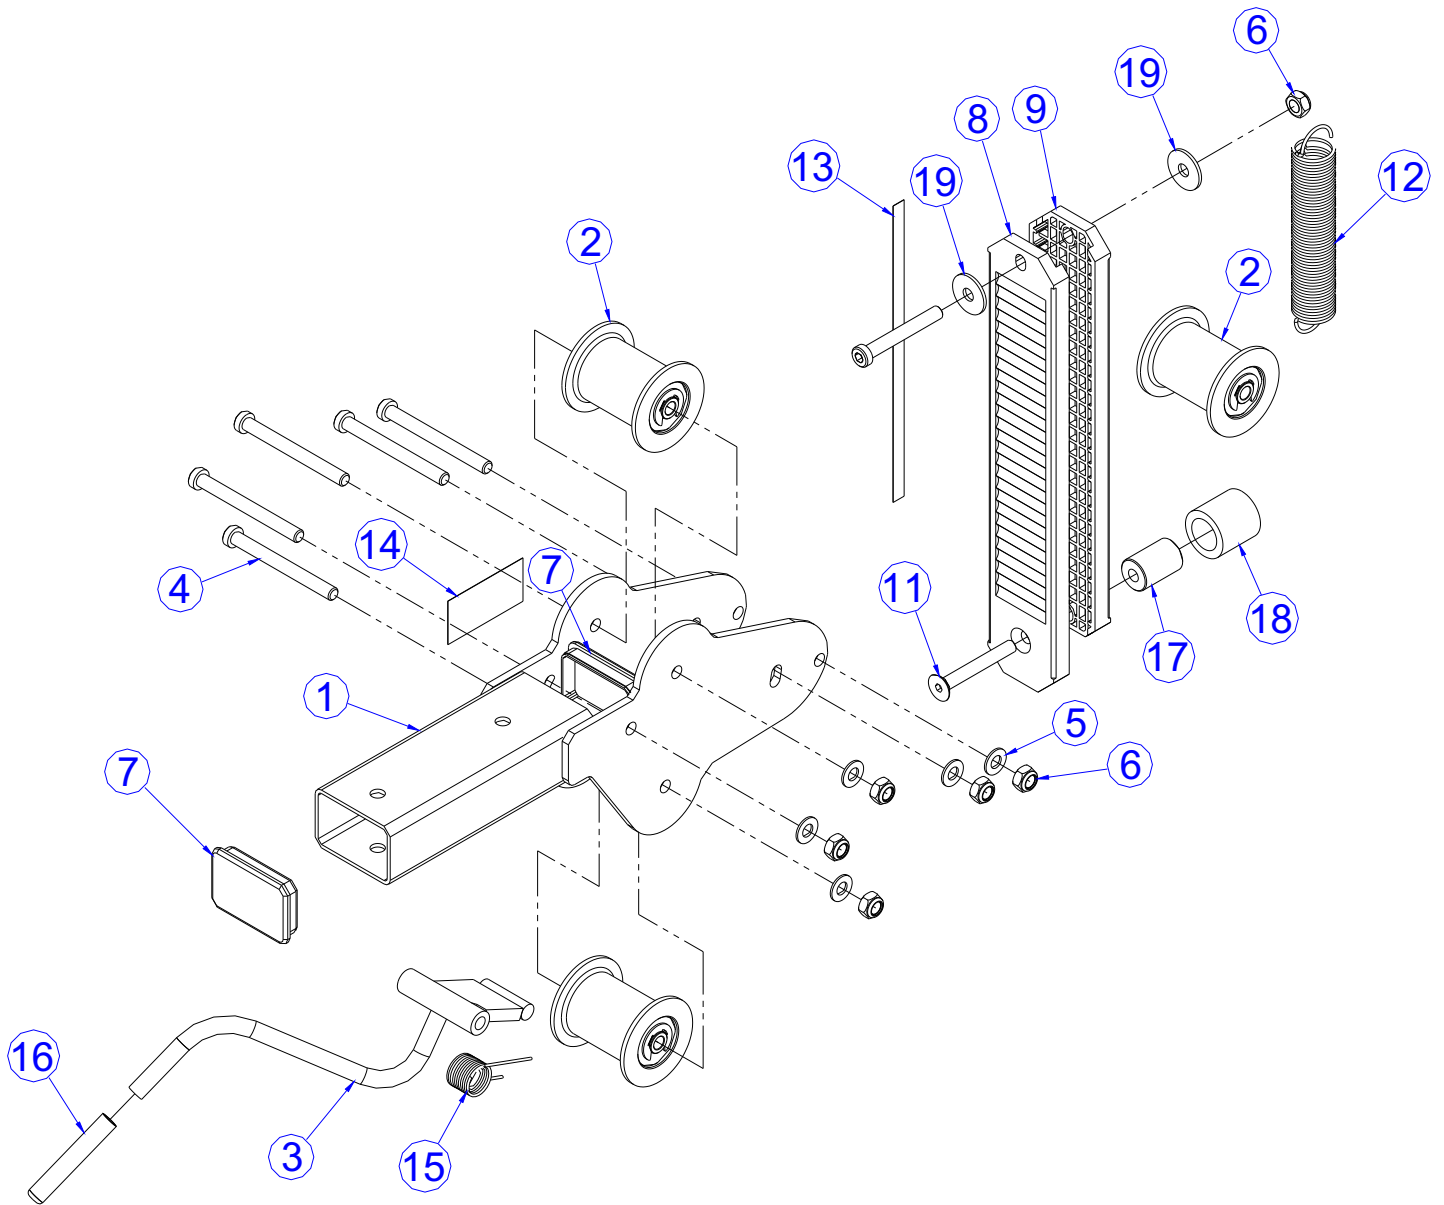

PSCPSE CHEST PRESS

97° ROLLER SEAT ASSEMBLY - 7397901

SEE PAGE 14 FOR LEGEND

PSCPSE CHEST PRESS

97° ROLLER SEAT ASSEMBLY LEGEND

ITEM NO.	QTY.	PART NO.	DESCRIPTION
1	1	7398001	WLDMNT, 97 DEG ROLLER SEAT
2	3	7564201	ASSY, SEAT ROLLER
3	1	7387595	WELDMNT, PS-ROLLER SEAT HANDLE
4	5	3236217	SCREW, M10 X1.5 100MM
5	5	3236601	WASHER, 3/8 SAE SS
6	6	3236801	NUT, M10 HEX NYLOCK SS
7	2	7352301	CAP, END 2 X 3
8	1	7564301	SEATRACK, ROLLER SERRATED
9	1	7564401	SEATRACK, FLAT
10	1	3236212	SCREW, M10 X1.5 75MM
11	1	3238312	M10x1.5x75mm
12	1	7442601	SPRING, PRO2 ROLLER SEAT
13	1	7422002	LABEL, SEAT ADJUST
14	1	7422001	LABEL, SEAT INST
15	1	7442701	SPRNG, PRO2 HANDLE TORSION
16	1	3238502	CAP, 1/2 X 3
17	1	7570601	STOP, ROLLER SEAT
18	1	3235802	GRIP, SHADOW GRAY, 1.5"
19	2	3236602	WASHER, 3/8 ID X 1.25 OD SS