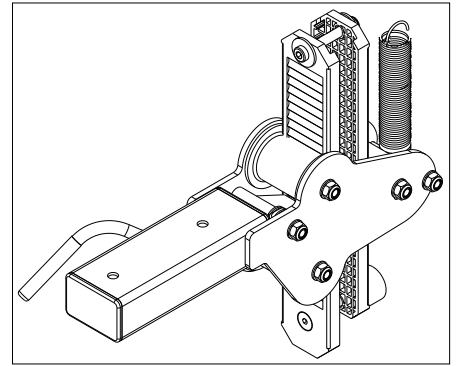

PSCPSE CHEST PRESS

97° ROLLER SEAT ASSEMBLY - 7397901

SEE PAGE 14 FOR LEGEND

PSCPSE CHEST PRESS

97° ROLLER SEAT ASSEMBLY LEGEND

ITEM NO.	QTY.	PART NO.	DESCRIPTION
1	1	7398001	WLDMNT, 97 DEG ROLLER SEAT
2	3	7564201	ASSY, SEAT ROLLER
3	1	7387595	WELDMNT, PS-ROLLER SEAT HANDLE
4	5	3236217	SCREW, M10 X1.5 100MM
5	5	3236601	WASHER, 3/8 SAE SS
6	6	3236801	NUT, M10 HEX NYLOCK SS
7	2	7352301	CAP, END 2 X 3
8	1	7564301	SEATRACK, ROLLER SERRATED
9	1	7564401	SEATRACK, FLAT
10	1	3236212	SCREW, M10 X1.5 75MM
11	1	3238312	M10x1.5x75mm
12	1	7442601	SPRING, PRO2 ROLLER SEAT
13	1	7422002	LABEL, SEAT ADJUST
14	1	7422001	LABEL, SEAT INST
15	1	7442701	SPRNG, PRO2 HANDLE TORSION
16	1	3238502	CAP, 1/2 X 3
17	1	7570601	STOP, ROLLER SEAT
18	1	3235802	GRIP, SHADOW GRAY, 1.5"
19	2	3236602	WASHER, 3/8 ID X 1.25 OD SS